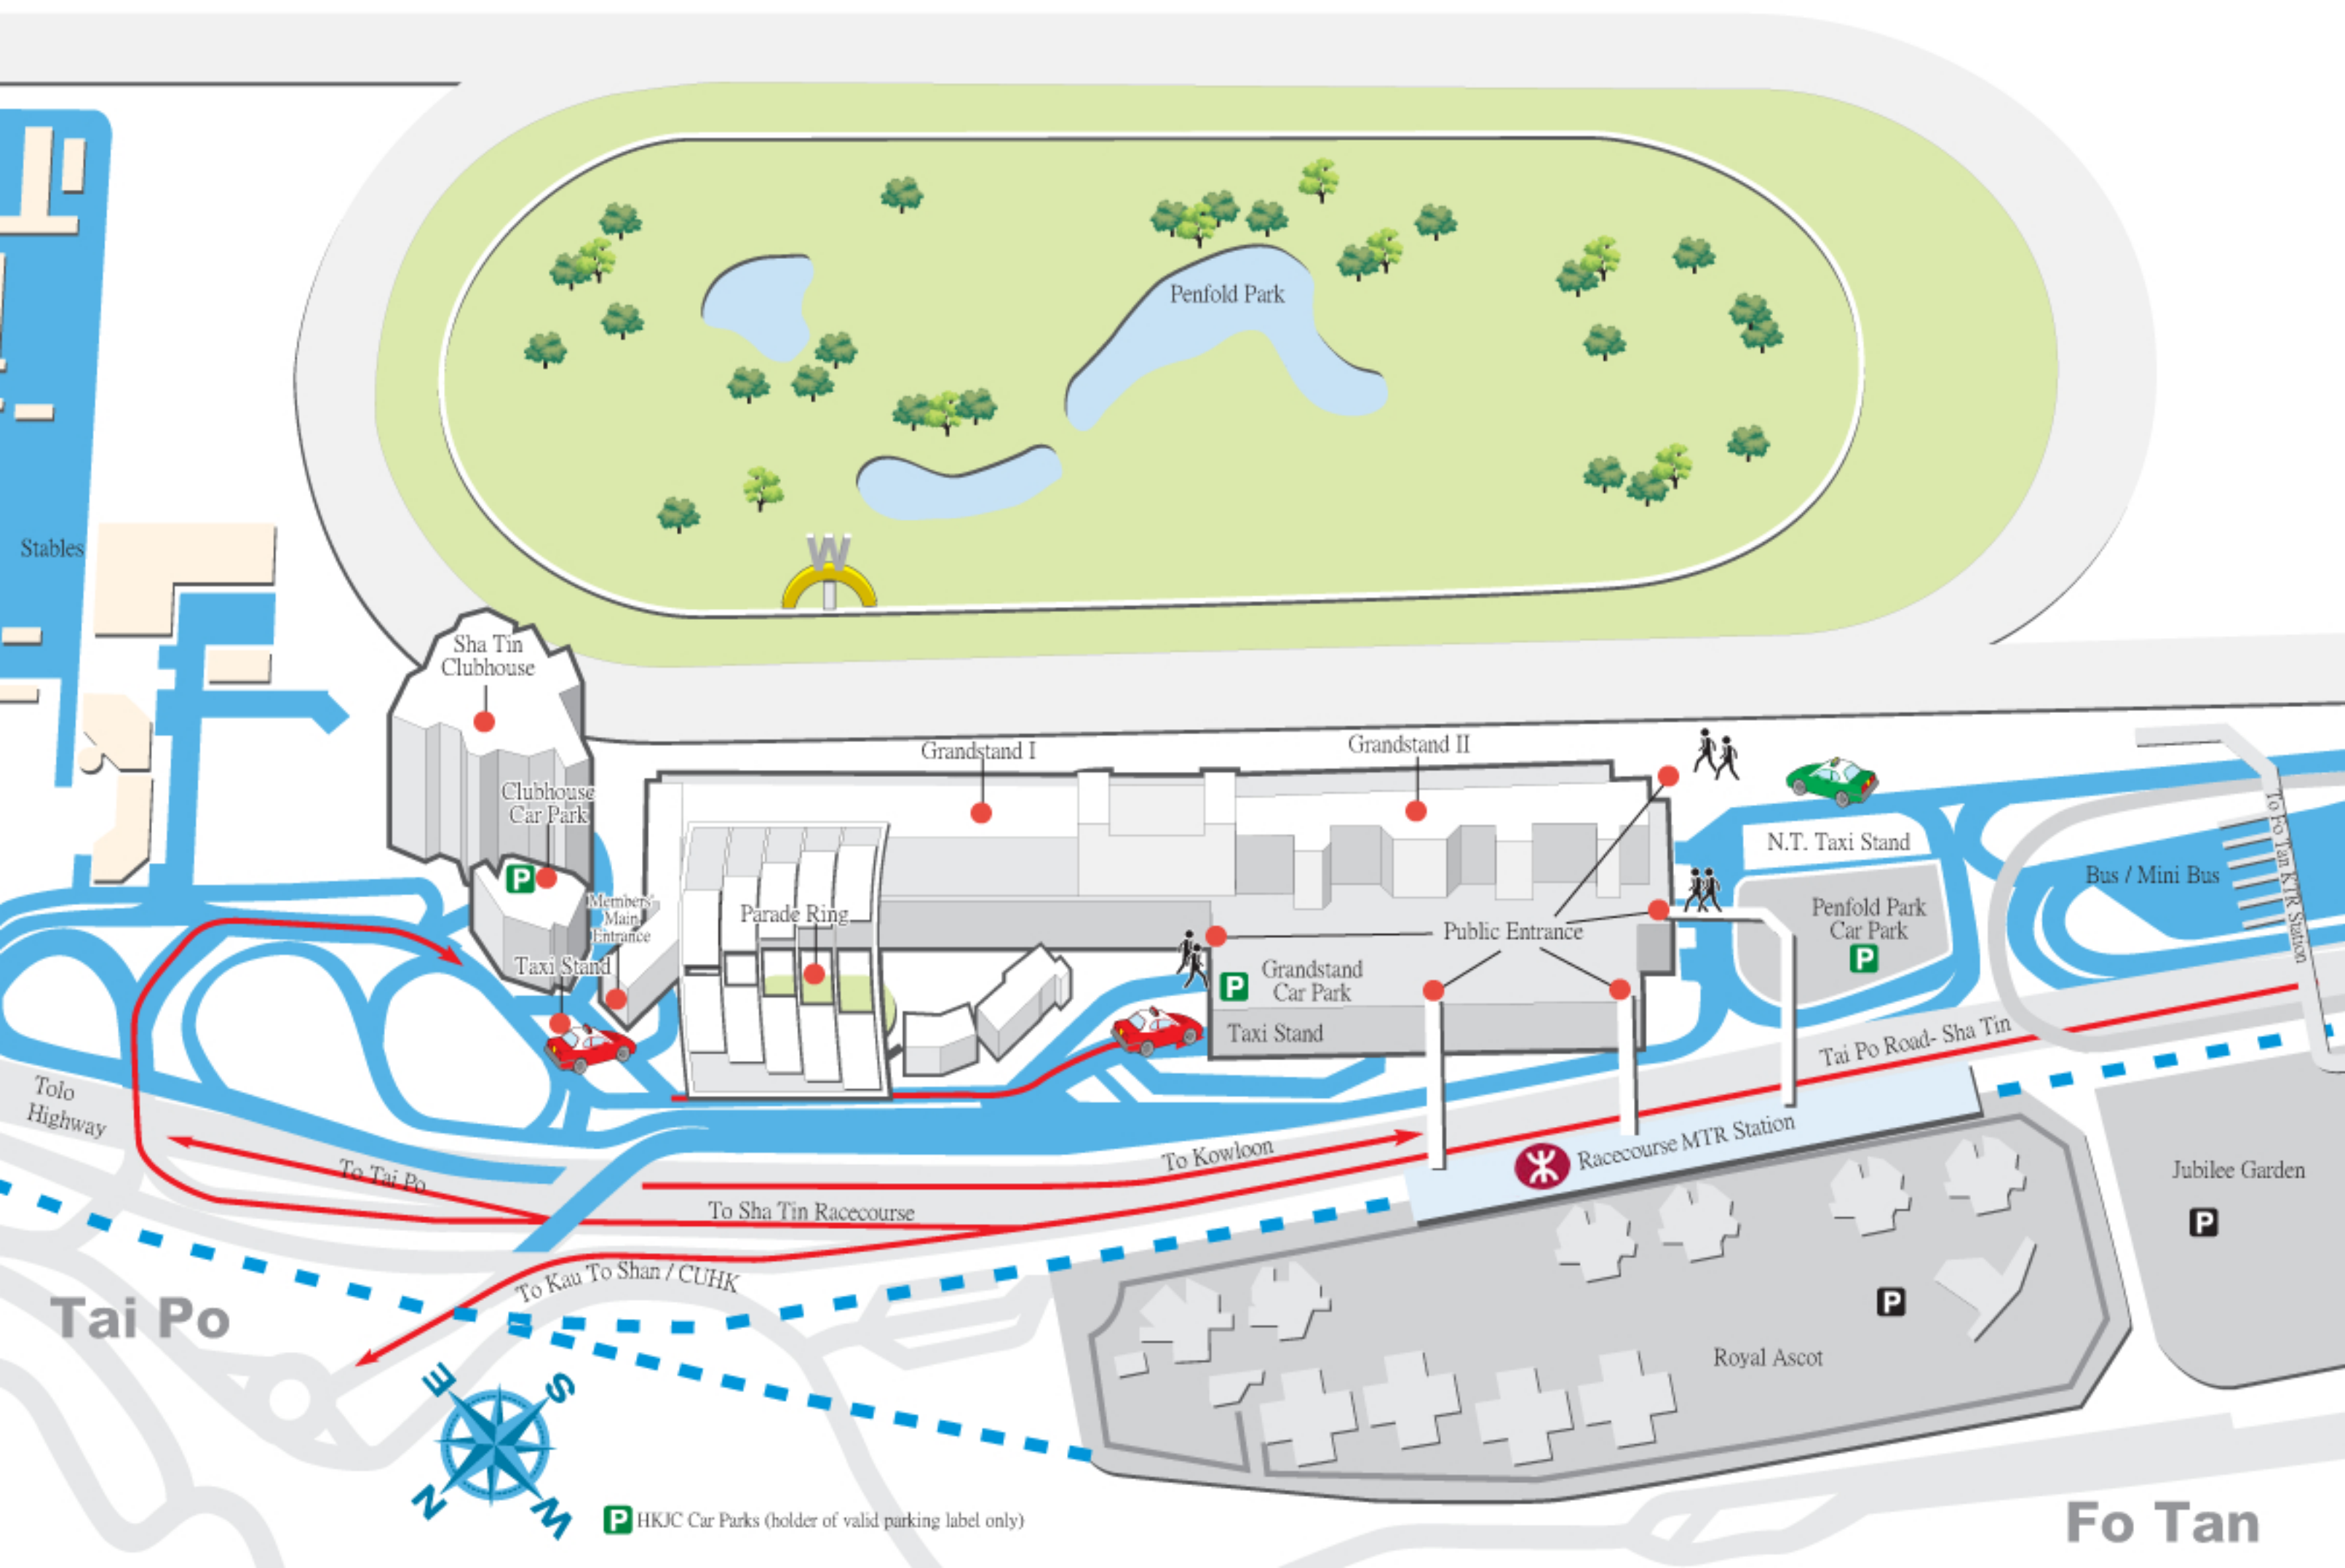

Shing Mun River Channel

Stables

Sha Tin Clubhouse

Clubhouse Car Park

Members' Main Entrance

Taxi Stand

Grandstand I

Grandstand II

Parade Ring

Public Entrance

Grandstand Car Park

Taxi Stand

N.T. Taxi Stand

Penfold Park Car Park

Bus / Mini Bus

Tai Po Road- Sha Tin

Racecourse MTR Station

Jubilee Garden

Royal Ascot

To Tolo Highway

To Tai Po

To Sha Tin Racecourse

To Kowloon

To Kau To Shan / CUHK

Tai Po

P HKJC Car Parks (holder of valid parking label only)

Fo Tan